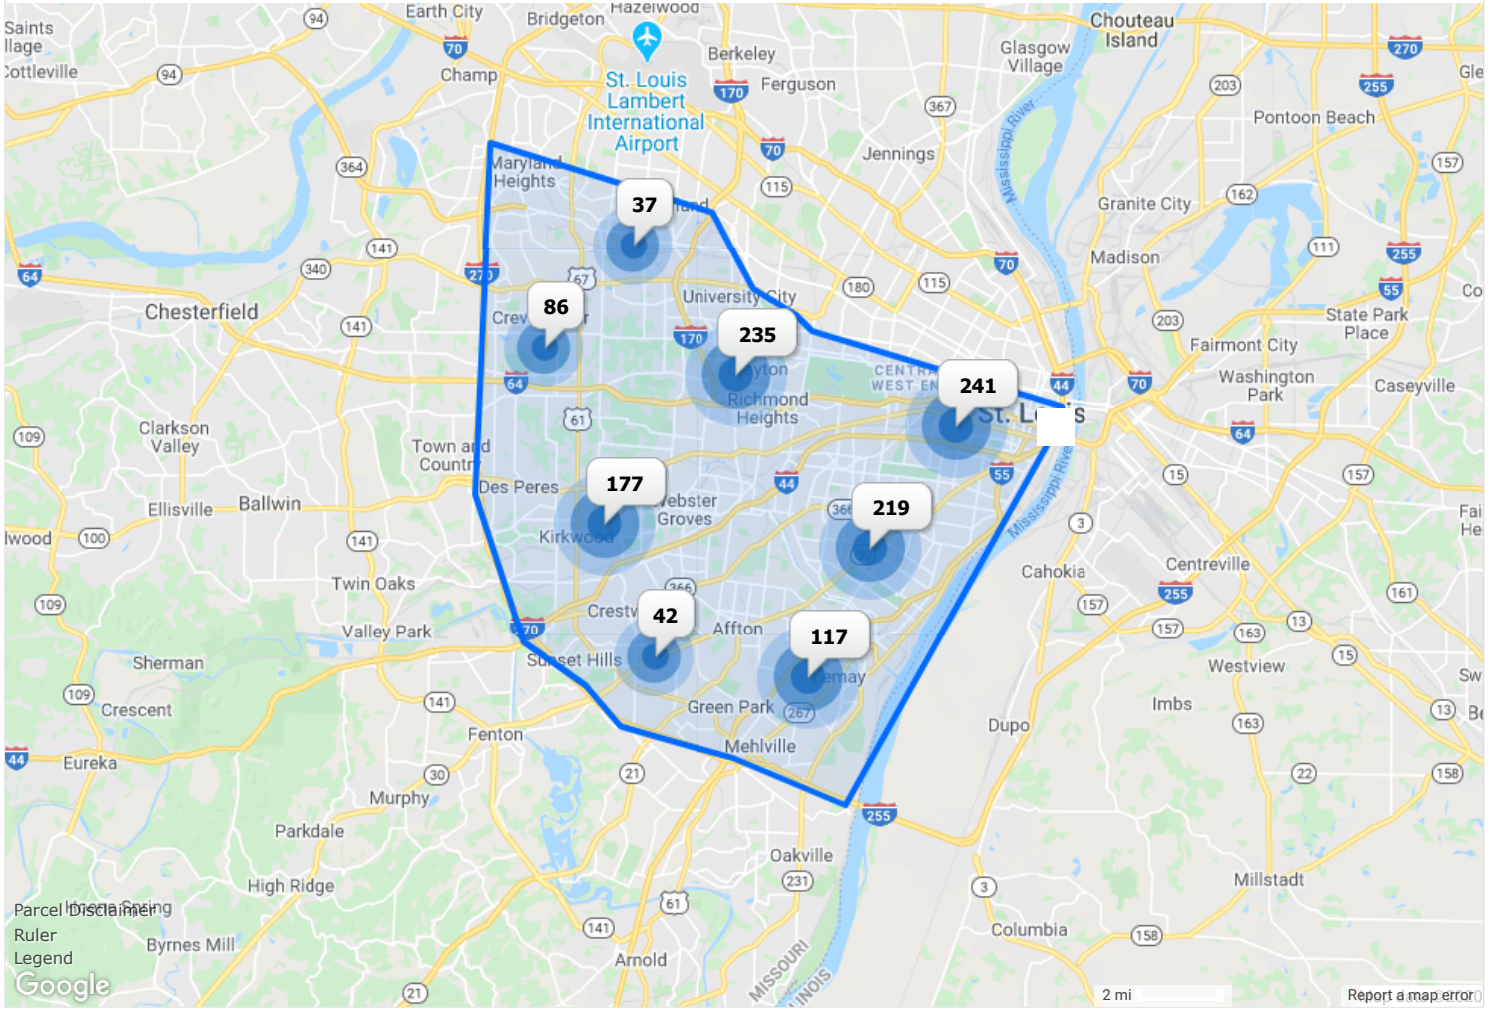

1154 of 1154 Checked 0 All · None · Page ·

Jump to Address

Transaction Type is one of 'Sale', 'Auction'
Status is one of 'Active', 'Active Under Contract'
State Or Province is 'Missouri'
Latitude, Longitude is around 38.61, -90.32
Ordered by Property Type, Status, Area Desc, Price
Found 1154 results in 0.55 seconds.